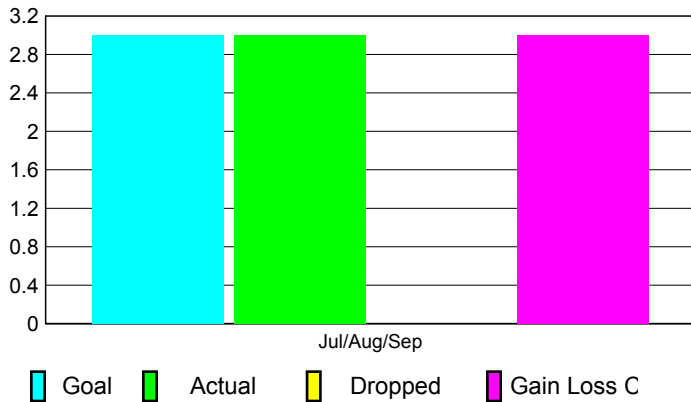

2010-2011 GMT Reports for District (or Undistricted) **District 324A2 INDIA**

GMT: **Adv K G RAMA KRISHNA MUR**

Location: **INDIA**

GMT CA: **6**

CLUBS

Club Results
2010-2011

Clubs
2009-2010

Month	New Club Goal	Actual New Clubs	Actual Dropped Clubs	Gain/Loss of Clubs	Gain/Loss of Clubs
Jul/Aug/Sep	3	3	0	3	3
Totals	3	3	0	3	3

Club Results 2010-2011

Goal, New, Dropped, Gain/Loss

Comparison of Club Gain/Loss

Current Year Compared to the Previous Year

YTD Status Quo Clubs 2010-2011

Status Quo Clubs Compared to Status Quo Members

MEMBERSHIP