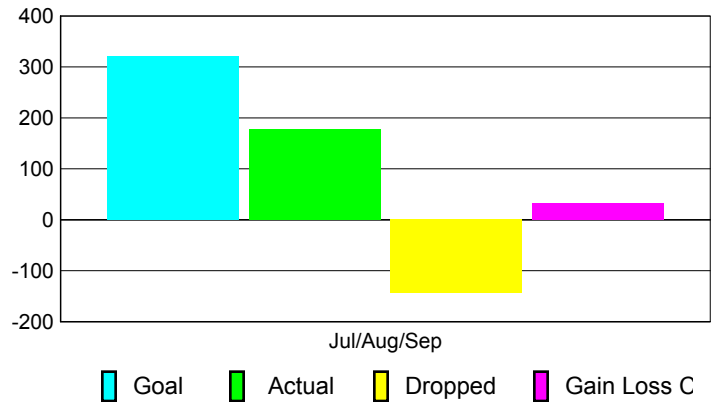

Membership Results 2010-2011

Goal, New, Dropped, Gain/Loss