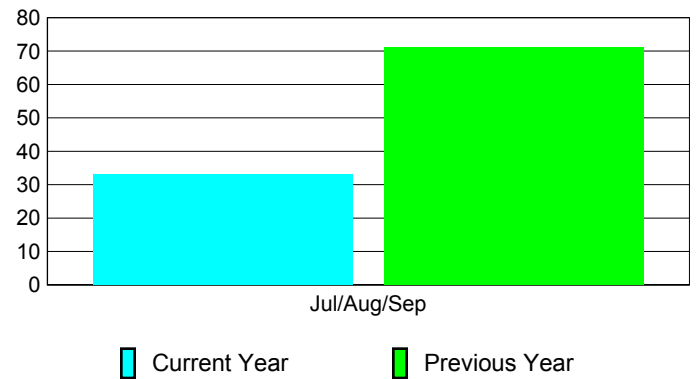

Comparison of Membership Gain/Loss

Current Year Compared to the Previous Year